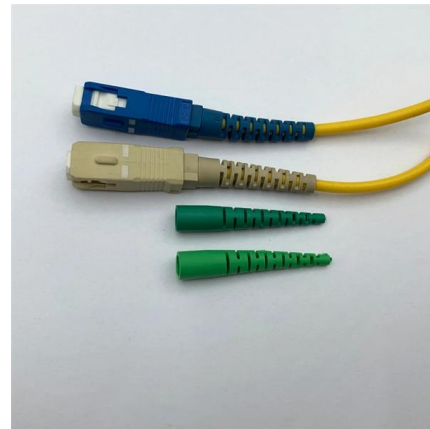

Tray and Ladder Practice Guide , PDF , Beam

Note: cable ladder systems and cable tray
systems and associated supports are outside of
the scope of WEEE and RoHS. 6.4 Environmental
footprint Product

[Contact Us](#)