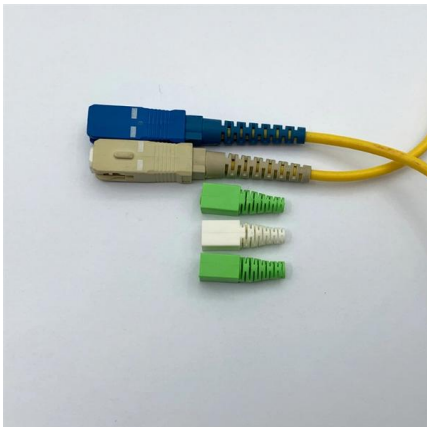

Lightweight Cable Tray System, Strong, Fast

To safely route cable tray through a wall, preventing fire hazards. Used together with WPB Wall/panel bracket. Standard length is 24" long. Not rated for fire

[Contact Us](#)

6H Wall Penetration Sleeve , Ladder Trays , Cable Tray and Reels

This WPS system provides a rigid support for cable tray. After the sleeve is placed in the wall or floor, the loose collar slides over it. Hardware for the tray connection only is included. Hardware required to

[Contact Us](#)

A Guide to Installing and Supporting Electrical Cable Trays

A professional guide to installing electrical cable tray systems per NEC Article 392. Covers support, securing cables, and fill calculations.

[Contact Us](#)