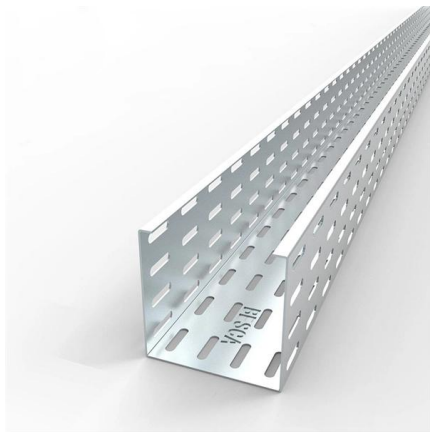

Cable tray suspension wire embedded parts

Cable tray suspension wire embedded parts

Kit Suspension Cable Tray , PEMSA

Cable suspension kit for Pemsaband® sheet trays and other items such as luminaires, air conditioning, signalling, etc. This Spiderband® suspension kit consists of a steel cable + block and a Y shape

[Contact Us](#)

Electrical Cable Trays , Cable Suspension Systems

Our cable suspension systems minimize the need for traditional brackets and supports, while maximizing space requirements and reducing labor costs. Trust

[Contact Us](#)

Discover our new Wire Suspension Systems , CELO

Suspended wiring system to install and suspend wires, cables, and pipes, and also to support false ceilings, cable trays, lighting, busbar trunking, and similar items.

[Contact Us](#)

Cable tray

ABB designs and manufactures cable tray systems, including perforated tray, cable ladder, channel tray and strut (metal framing), directly from production facilities in

[Contact Us](#)