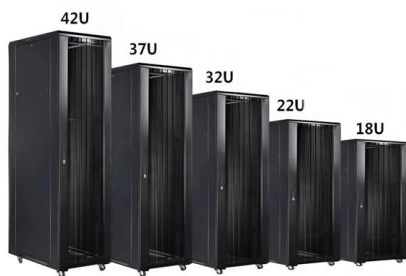

Electrical Cable Trays , Cable Suspension Systems

Our cable suspension systems minimize the need for traditional brackets and supports, while maximizing space requirements and reducing labor costs. Trust

[Contact Us](#)