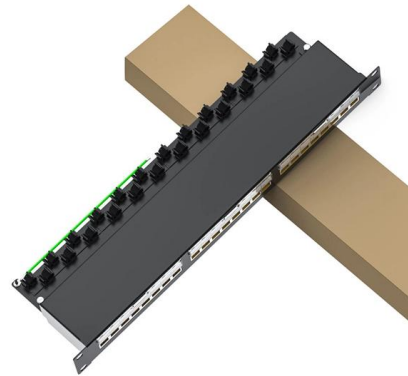

Cablofil ED1100S6 316L Stainless Steel Wire Cable Tray Joint Strip

316L stainless steel joint strip for forming continuous wire cable tray runs. The 1100 mm length ensures secure alignment, delivering high corrosion resistance and halogen free performance for sensitive or

[Contact Us](#)