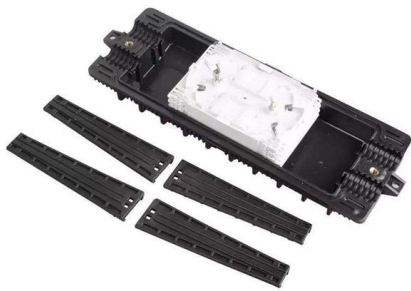

Metallic Cable Tray , PDF Catalogues , ABB Electrification Canada

Browse our T& B galvanized metallic cable tray systems. More adaptable and easier to maintain than conduit pipe, ideal for evolving wiring needs.

[Contact Us](#)