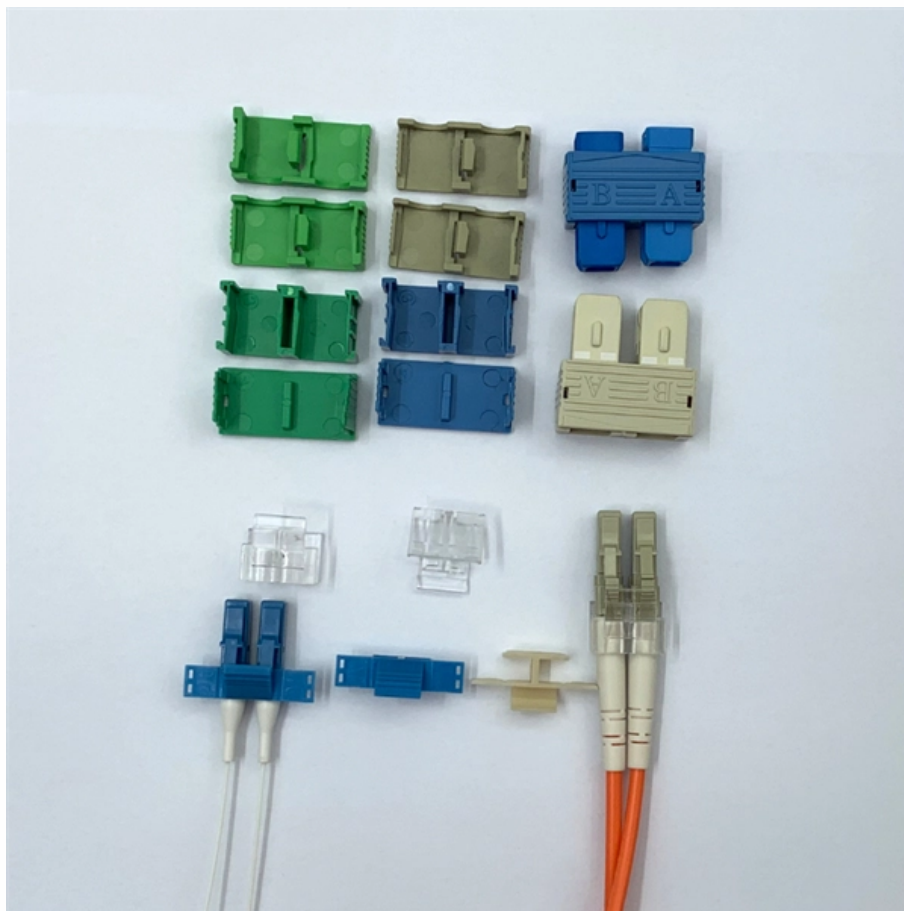

Cable tray support catalog

Cable tray support catalog

Cable Tray and Reels , Wire and Cable Management

Fast installation with dependable support. Everything you need to build a cable management system, including Cablofil wire mesh cable tray, ladder cable tray,