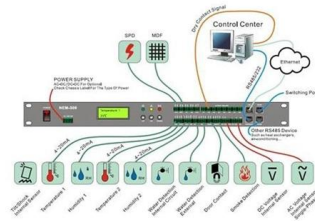

Cable Tray Systems Catalog

Please click the appropriate link below to view the catalog section as a PDF.

[Contact Us](#)

GUIDE CABLE TRAYS TECHNICAL

NEMA VE 1-2017 Specifies requirements for metal cable trays and associated fittings designed for use in accordance with the rules of Canadian Electrical Code, Part I and the National Electrical Code®

[Contact Us](#)

Wire Mesh Cable Trays

Explore Spina Group wire mesh cable trays - metal tray systems for industrial installations. Durable, ventilated, and easy to assemble for multiple sectors.

[Contact Us](#)