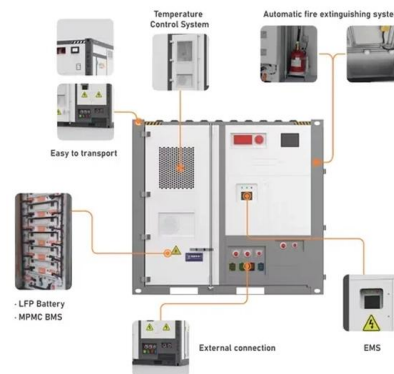

The channel cable tray features a simple, U-shaped or channel-like structure that provides a compact and straightforward solution for supporting electrical cables.

[Contact Us](#)

TV Wall Cord Cover Rounded Cable Raceway Kits

TV Wall Cord Cover Cable Raceway Kits are all that you need for immediate and unique installation is included. You can install both the raceways and the cables

[Contact Us](#)

CABLE TRAY CURVED BAR KIT W/ HARDWARE

Quest offers a full line of cable tray accessories. This accessory is for the secure joining of curved tray corners.

[Contact Us](#)