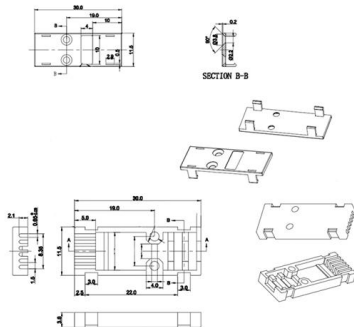

Cable tray

So, whether specifying a major new project, or simply refurbishing existing facilities, choose ABB cable tray to deliver the most effective, reliable and long lasting

[Contact Us](#)

Square Cable Management , Electrical Supplies & Accessories

UK's best range of Square Cable Management. Free Next Day Delivery or Click & Collect in as little as 5 minutes.

[Contact Us](#)