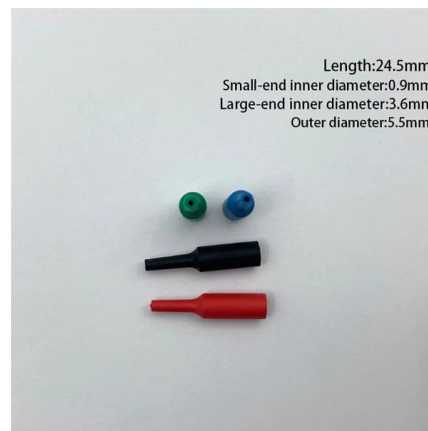

**A Guide to Installing and Supporting
Electrical Cable Trays**

A professional guide to installing electrical cable tray systems per NEC Article 392. Covers support, securing cables, and fill calculations.

[Contact Us](#)