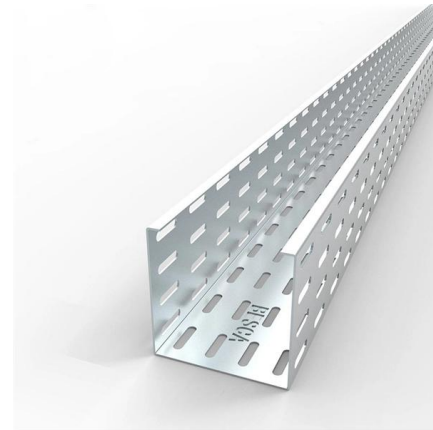

## Overview

---

These brackets are securely fixed to the wall or ceiling using a supporting flange, providing a stable and reliable platform for the cable tray system. They come in various designs, including L-brackets, U-brackets, and cantilever arms. When developing our cable support OBO can offer reliable solutions for systems, three attributes are at the routing and fastening cables securely core of what we do: efficiency, resilience for each of these installation challenges and safety. Cable Tray Hangers: These are a specialised type of cable tray accessory designed to support horizontal cable tray runs from overhead structures. Built from 2mm thick ribbed steel and finished with a hot dipped galvanised (HDG) coating, this bracket offers excellent strength. GRP-overhead hanger, C-profile, lengths ranging from 200 to 500mm, glass fiber reinforced polyester, pultruded, RAL 7032, pebble grey Material - GRP (Glass-fibre Reinforced Polyester) Color - Pebble grey RAL - 7032.

### How To: Install Wall Brackets for Cable Trays and Ladders

Welcome to our comprehensive guide on installing wall brackets for different types of cable trays and cable ladders! In this video, we will walk you through

### Cable Tray Systems , Cable Hanging Suspension

Cable Suspension for cable trays let you adjust the height of each suspension point in seconds without tools, cutting hours out of installation time.

[Contact Us](#)