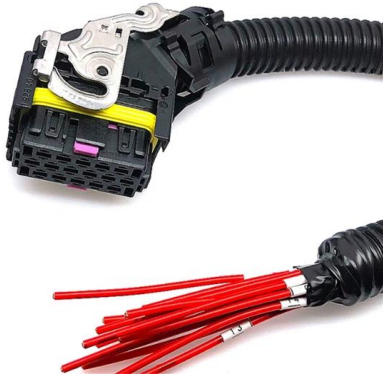

# **Cable tray monitoring fixed bracket**

## Overview

---

These brackets are securely fixed to the wall or ceiling using a supporting flange, providing a stable and reliable platform for the cable tray system. They come in various designs, including L-brackets, U-brackets, and cantilever arms. When developing our cable support OBO can offer reliable solutions for systems, three attributes are at the routing and fastening cables securely core of what we do: efficiency, resilience for each of these installation challenges and safety. Cable Tray Hangers: These are a specialised type of cable tray accessory designed to support horizontal cable tray runs from overhead structures. Built from 2mm thick ribbed steel and finished with a hot dipped galvanised (HDG) coating, this bracket offers excellent strength. GRP-overhead hanger, C-profile, lengths ranging from 200 to 500mm, glass fiber reinforced polyester, pultruded, RAL 7032, pebble grey Material - GRP (Glass-fibre Reinforced Polyester) Color - Pebble grey RAL - 7032.

## Cable tray monitoring fixed bracket

---

### Cable Tray Brackets: Stand Off Brackets For Cable Trays

A secure Cable Management system starts with the right support, and Cable Tray Brackets are the backbone that holds it all together. Whether you're mounting a