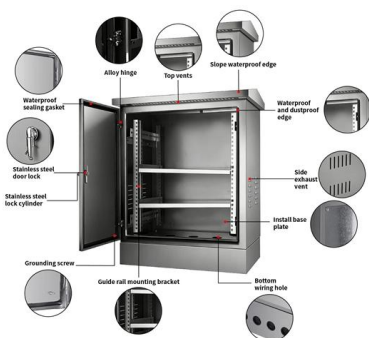

### CABLE

Cable tray is typically supported on suspended metal channel and fixed with Zebedee spring nuts. The springs put pressure against the sides of the channel, ensuring a tight fix when

[Contact Us](#)

## Cable Tray Spacing Standards for Installation and Safety

The Importance of Cable Tray Spacing in Electrical Infrastructure Cable tray spacing is a critical aspect of electrical infrastructure, influencing both