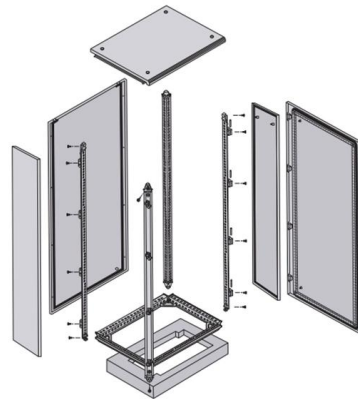

[Contact Us](#)

Cable Trays & Ladders Supplier in Saudi Arabia , GRP

Secure and organize your cables with our GRP and FRP cable trays and ladders in Saudi Arabia. Designed for durability and ease of installation.

[Contact Us](#)

Cable Tray and Cable Ladder Installation Checklist

Streamline your cable management process with our expert checklist for Cable Tray and Cable Ladder Installation. From precise routing to secure mounting, ensure a

[Contact Us](#)

Method Statement installation of Cable Trays and Ladders

This method statement covers the site installation of the cable tray & ladders and the requirements of checks to be carried out.

[Contact Us](#)