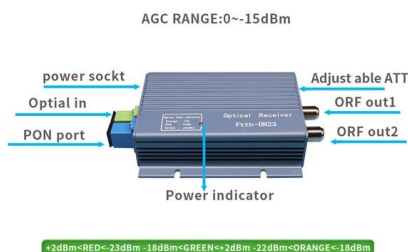

Cable tray

ABB designs and manufactures cable tray systems, including perforated tray, cable ladder, channel tray and strut (metal framing).

[Contact Us](#)