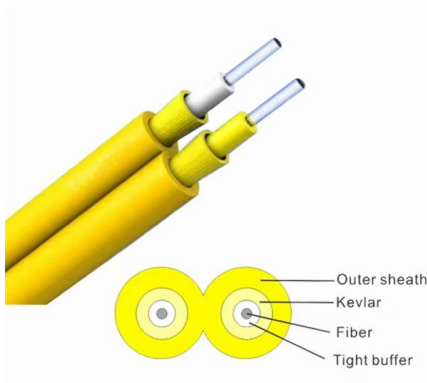

How Much Do Cable Trays Cost? A 2026 Comparison

Discover the 2026 cost breakdown for cable trays compared to conduit and wire mesh. Compare material prices, labor savings, and performance

[Contact Us](#)