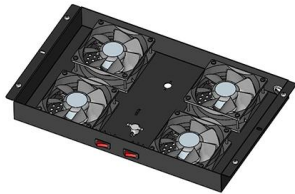

Cable tray fixing clip accessories

Amazon : Cable Tray Clamp

Made with chemicals safer for human health and the environment. Manufactured on farms or in facilities that protect the rights and/or health of workers. Discover more products with sustainability features.

[Contact Us](#)

Cable Tray Accessories , RS

Cable trays are components used in the wiring of buildings to support insulated cables and organise them to be hidden from view. They offer an alternative to open wiring or electrical conduit systems

[Contact Us](#)