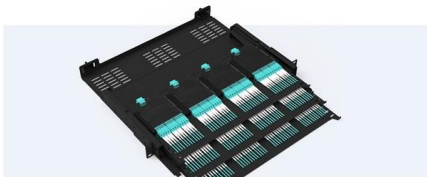

### Cable Tray Accessories , RS

Cable trays are components used in the wiring of buildings to support insulated cables and organise them to be hidden from view. They offer an alternative to open wiring or electrical conduit systems

#### Pre-Terminated Patch Panel

Standard 19" width    Max 144 fibers in 1U    Ultra-High Density Ready

Dual-sail, easy install & maintain

Lightweight ABS MPO Cassette

Premium sheet metal with matte coating