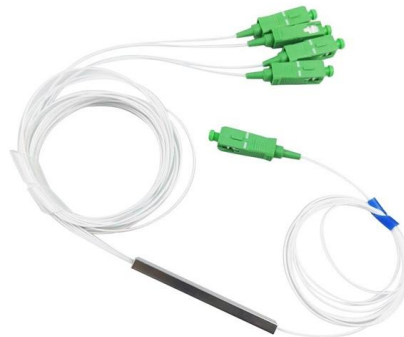

Cable Tray Accessories , McMaster-Carr

Choose from our selection of cable tray accessories, including cable and hose trays, steel formable cable and hose trays, and more. Same and Next Day Delivery.

[Contact Us](#)