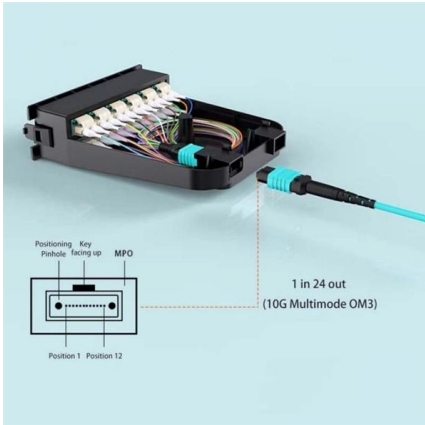

Cable tray elbow 400x100

Cable tray elbow 400x100

CABLE TRAYS

HORIZONTAL ELBOW RIGHT HAND REDUCER
LEFT HAND REDUCER INSIDE RETURNED FLANGE
CABLE TRAY WIDTH : FROM 50 TO 900mm
LENGTH : 2.44 AND 3.0 METER

[Contact Us](#)

Mita

End of commercialization is the last date Schneider Electric will accept an offer for this reference. However, after Sales Services (repair, spare parts,

[Contact Us](#)

Elbow 45° KKC

GRP-Elbow 45° for cable tray, with unperforated side rails, with moulded connector, various dimensions, glass fiber reinforced polyester, pressed, RAL 7032, pebble