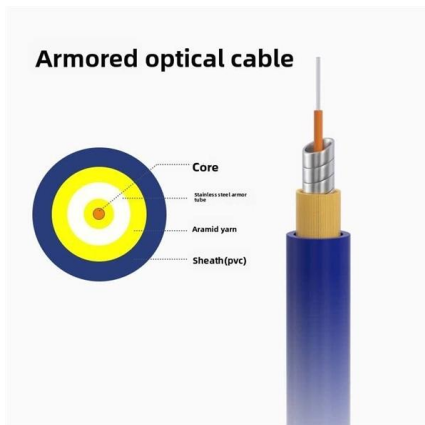

[Contact Us](#)

System Features and Benefits

With Cable and Tubular Drag Conveyors, How Far Can Materials Be Moved? We have conveyed materials up to 300 ft (91m). However, the maximum

[Contact Us](#)

Eurostrut Cable Trays , cable tray, cable route and