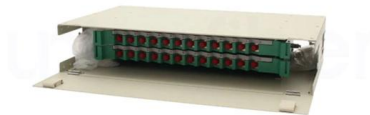

CABLE TRAY SYSTEMS GUIDE

Steel Ladder System Hubbell's NEXTFRAME® Ladder Tray is the effective and widely used cable runway that supports and delivers bundles of cable between cabinets, racks, and closets, along

[Contact Us](#)