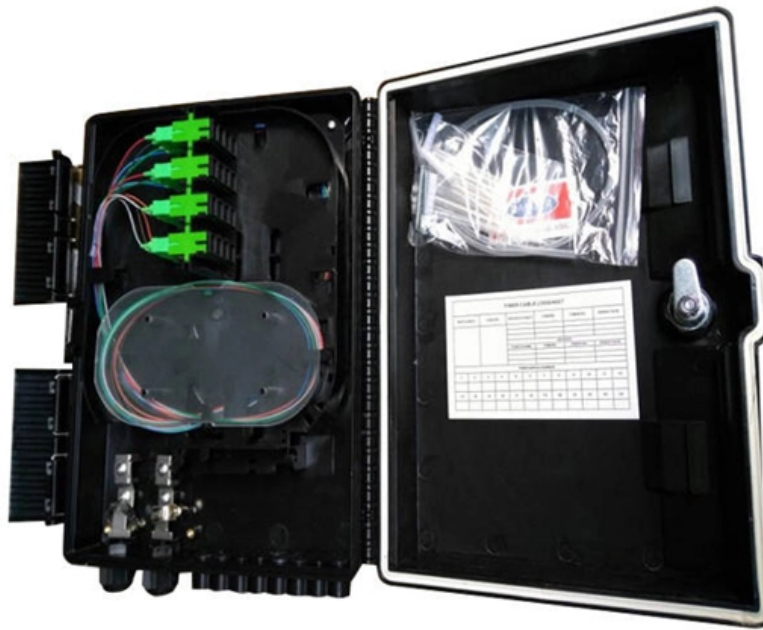

Cable tray bridging with flexible wire