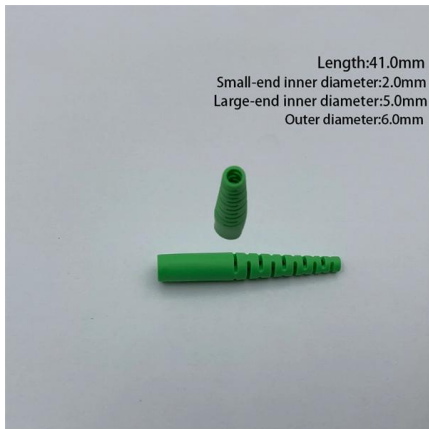

FIRE RESISTANT PROOF CABLE TRAY, DIN STANDARD E90

Cablofil cable tray is the preferred choice for the cable containment of low and high voltage electric cables where fire resistance is crucial - this includes cable basket tray systems for Prysmian FP

[Contact Us](#)

Cable Tray Joint Plate Manufacturer with Complete Installation

Cable tray joint plate are small but very important. They connect trays and give strength to the system. Choosing a good manufacturer.

[Contact Us](#)

Contact Us

For datasheets, pricing, or custom fiber access solutions, please visit:
<https://frindel.es>