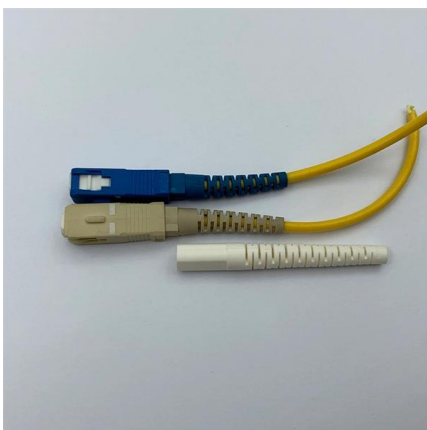

Cable tray anti-typhoon fixing

Products

These are cable management systems composed of trays, mounting support systems, direction changing parts, connection parts and fittings with the purpose

[Contact Us](#)

Effective weatherproofing for cable trays , Jones

Weatherproofing cable trays is critical, especially for data centres. It protects the building envelope from adverse weather conditions.

[Contact Us](#)

Cable Tray Installation and Maintenance Considerations

Learn about effective Cable Tray Installation and Maintenance. Get practical tips for planning, fitting, and looking after your cable trays.

[Contact Us](#)

Best Practice Guide to Cable Ladder and Cable Tray Systems

This publication is intended as a practical guide for the proper and safe* installation of cable ladder systems, cable tray systems, channel support systems and associated supports.