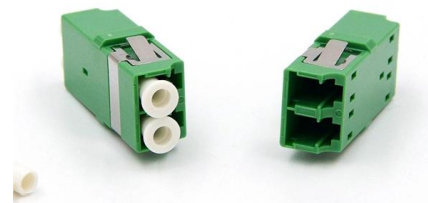

Cable Tray Technical Guide A practical guide to product selection and

Cable Tray Technical Guide A practical guide to product selection and installation This guide for engineers and installers has been developed by ABB as a practical reference regarding cable tray

[Contact Us](#)