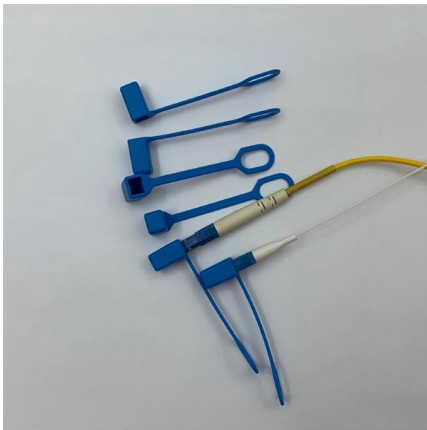

Cable Tray Supports for rooftops

Walraven Cable Tray Support solutions, including mounting units and Walraven RapidStrut® channel fixing components make installation and levelling easy. High

[Contact Us](#)

Cable Tray Accessories , RS

Browse our range of High-Quality Cable Tray Accessories. Buy Cable Tray Hangers, Cable Tray Supports, and Cable Tray Fittings. Shop Today!

[Contact Us](#)

SOLUTIONS

1170.4. Our one-stop solution for seismic bracing, cable tray, pipe hangers, strut systems and fasteners takes the guesswork out of your nex project. Our seismic team will work to establish the right

[Contact Us](#)