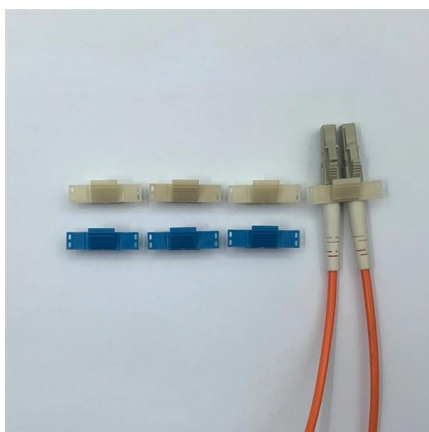

Roof Blocks for Cable Tray Systems

Roof blocks are crucial for cable tray systems because they provide essential support and stability, ensuring the safe and effective management of electrical cables on rooftops. By securely anchoring

[Contact Us](#)