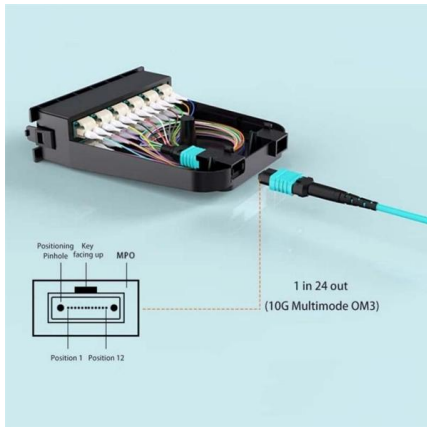

CABLE TRAY ACCESSORIES, CABLE TRAY COUPLERS, BENDS,

T&D UK can provide fast delivery throughout the UK for the complete range of light duty, medium duty and heavy duty cable trays.

[Contact Us](#)

Shop Perforated Cable Tray Horizontal Tee Connection, Galvanized

Perforated cable tray horizontal tee, 50mm height, 200mm width, manufactured by Habbal Alarabi factory (HEMCO), these trays are highly flexible, allowing them to bend and conform, made of

[Contact Us](#)

Perfect Gusset Tee Every Time? This Trick Works!

How to Master a Gusset Tee in electrical Cable Tray. Make Tee sectioned piece or add a gusset to any measurement in electrical cable tra

[Contact Us](#)