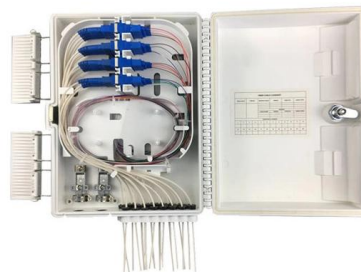

To facilitate easy installation of cable trays we also manufacture accessories e.g. Vertical bend, horizontal bend, cross and horizontal tee. Our range includes

[Contact Us](#)

Electrical Tees Tray

Buy electrical tee trays & cable management systems online from TradeSparky today. A UK based electrical wholesaler for both domestic & industrial use