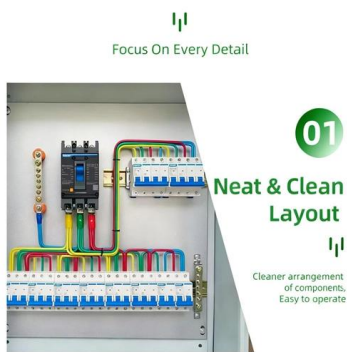

DETAILS DISPLAY

Amazon : Cable Junction Box

Amazon : cable junction box BougeRV Solar Weatherproof Double Cable Entry Gland, Cable Through RV roof Solar Junction Box abs Entry housing for 14AWG to 10AWG Solar Cables for Solar

[Contact Us](#)

What is an Electrical Junction Box and What Does it Do?

What is an electrical junction box and why is it important? Learn about the different types, sizing, uses, installation, and wiring of junction boxes.

[Contact Us](#)