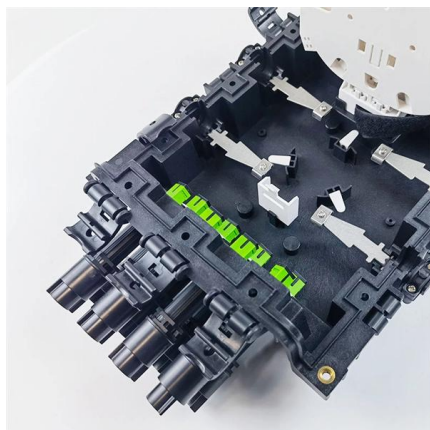

Junction Boxes , Wiring Accessories , Screwfix

Vimark 6-Entry Square Junction Box with Knockouts 88mm x 45mm x 88mm (498VT) compare (14) IP55 IK07 Impact Resistance Plastic Construction

[Contact Us](#)