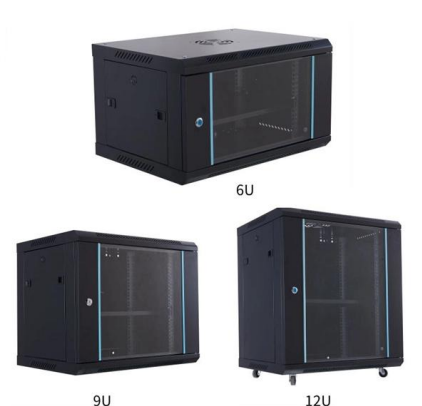

Cable Junction Boxes

Cable Junction Boxes - Grey junction box c/w terminal 24A 76 x 76 x 51mm Solid thermoplastic housing Raised cover for extra wiring space IP66 rating Flame protection and halogen-free See more

[Contact Us](#)

Oj-5818-A Mini Cable Wire Junction Box 2 in 2 Out Waterproof

Oj-5818-A Mini Cable Wire Junction Box 2 in 2 Out Waterproof Terminal Connector Junction Box
No reviews yet Guangdong Ojun Technology Co., Ltd. 1 yr