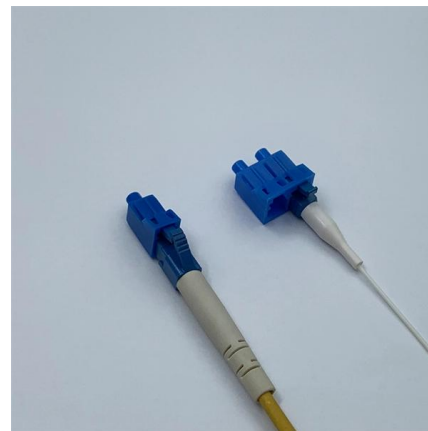

Clipsal electrical junction boxes connect and protect

Larger junction boxes, also known as "adaptable boxes", are ideal for wiring, mounting, and protecting electrical components. Junction boxes are available in

[Contact Us](#)