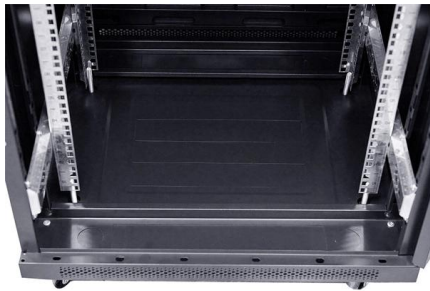

What is a Junction Box? , Junction Box Uses Explained

What is a junction box used for in a commercial electrical system? We cover the differences in commercial junction boxes and how to choose the

[Contact Us](#)