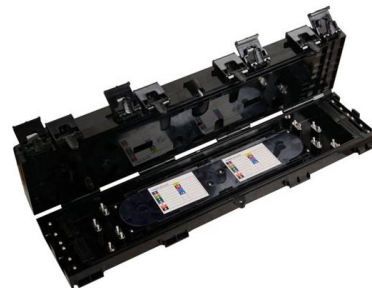

Top 5 Cable Tray Manufacturers in North America

Find the leading cable tray manufacturers in North America, with insights into top companies, compliance standards, and essential factors for choosing the right

[Contact Us](#)

A Guide to Installing and Supporting Electrical Cable Trays

A professional guide to installing electrical cable tray systems per NEC Article 392. Covers support, securing cables, and fill calculations.

[Contact Us](#)

Fire-Resistant Cable Trays in High-Risk Environments

This article will delve into the best cable tray materials for fire-resistant installations, offering valuable insights for professionals involved in construction,

[Contact Us](#)