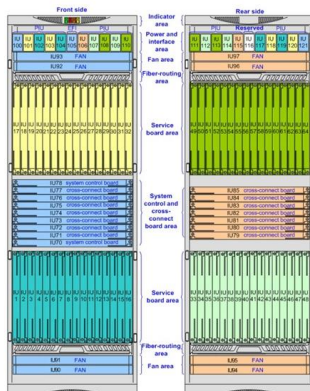

How to install a Structured Wiring + Cable Distribution Box

How to install a Structured Wiring + Cable Distribution Box All About Home Electronics 163K subscribers Subscribe

[Contact Us](#)