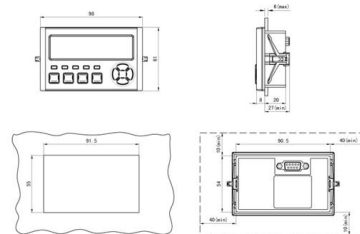

How to Install a Distribution Box--A Comprehensive

First of all, you need to have a simple understanding of the definition of a distribution box, and make it clear which kind of distribution box you want to

[Contact Us](#)