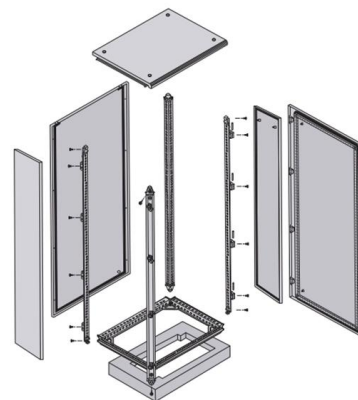

Hubbell Premise Wiring DFHPCCSLCF3MM Fiber Optic Patch Cord,

Shop Fiber Optic Patch Cord, Plenum Rated, MultiMode Duplex, CS-LC, OM3/OM4, 1 Meter By Hubbell Premise Wiring (DFHPCCSLCF3MM) At Graybar, Your Trusted Resource For Fiber Patch Cables

[Contact Us](#)