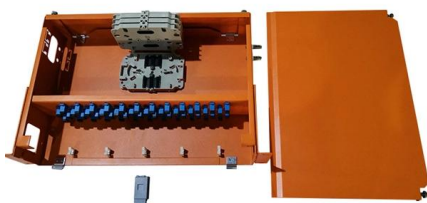

Fibre optic patch cords and equipment cords

In the webshop, you will find our fibre optic patchcords with singlemode and multimode OM3 and OM4 fibres in FRNC-LSZH indoor cables for stationary,

[Contact Us](#)