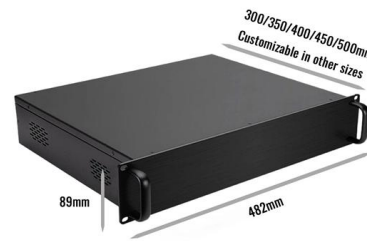

CS-CS Patch Cord

Tarluz offers a variety of high quality fiber optic patchcords (also known as fiber jumpers, fiber patch cords or optical patch cable).

[Contact Us](#)

Fiber Optic Cables

Fiber Optic Cables, Adaptors, & Accessories Our extensive offering of fiber optic cables, connectors, cassettes, enclosures, patch cords, cable assemblies, cable

[Contact Us](#)

- ☒ IP65/IP55 OUTDOOR CABINET
- ☒ OUTDOOR TELECOM CABINET
- ☒ OUTDOOR ENERGY STORAGE CABINET
- ☒ 19 INCH

CS® Fibre Patch Cords , VSFF Ultra high-density patching

With its easy installation and maintenance-friendly design, the CS fibre patch cord allows for quick setup and minimal disruption, which is vital for maintaining continuous uptime in data-intensive environments.

[Contact Us](#)