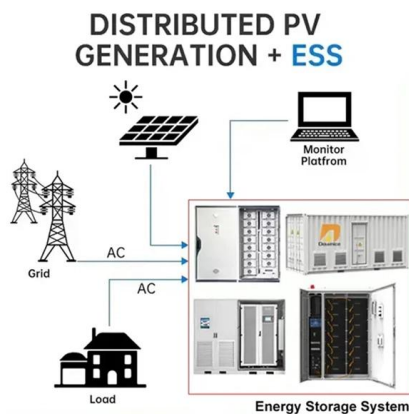

Crimping machines

The electropneumatic driven and flexible crimping machines are designed for the processing of different contacts such as ferrules, wires, turned contacts and

[Contact Us](#)

QUALITY CRIMPING HANDBOOK

INTRODUCTION TO CRIMP TECHNOLOGY
Developed to replace the need to solder terminations, crimping technology provides a high quality connection between a terminal and a wire at a relatively

[Contact Us](#)

Products

The design and manufacturing of busbars demand exceptional precision in dimensions, cross-sections, and clearances. To achieve this, these machines

[Contact Us](#)