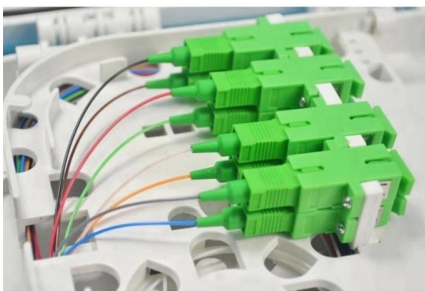

24 Core Fiber Optic Distribution Box

Distribution panel can be flipped up, feeder cable can be placed by

[Contact Us](#)

24 Core Fiber Distribution Box-F211

24 Core Fiber Distribution Box-F211 A fiber distribution box (FDB) is an enclosure that is used to house and manage fiber optic cables in a telecommunications

[Contact Us](#)

24 Core Fiber Distribution Box-F206

It serves as a central point for distributing and connecting individual fiber strands to other network components, such as optical splitters, connectors, and patch panels.

[Contact Us](#)