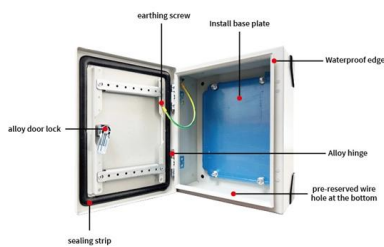

The 24 ports optical fiber cable distribution box is capable of housing 24 sc or 12

[Contact Us](#)

Industrial Fiber Optic Distribution Boxes , 1-24 Cores

We offer a wide range of 1-24 core FDB boxes and ODF cabinets for indoor/outdoor FTTX deployment. Durable, IP65 rated, and easy to install. Browse our models

IP65 Outdoor Indoor FTTH 24 Core Fiber Distribution

The Fiber Optic Distribution Box features a convenient flip-up design, facilitating effortless fiber management during installation. The individually installed splicing

[Contact Us](#)

24 Ports Wall Mounted Fiber Splitter Distribution Box

The 24 ports optical fiber cable distribution box is capable of housing 24 sc or 12 lc duplex adapters, supporting max 24 cores termination. It can accommodate two

[Contact Us](#)

24port Wall Mount Fiber Optic Distribution Box

Indoor Wall-mount Fiber Optic Distribution Frame can manage both single fiber and ribbon & bundle fiber cables for indoor using. There are FC, LC, SC, ST output