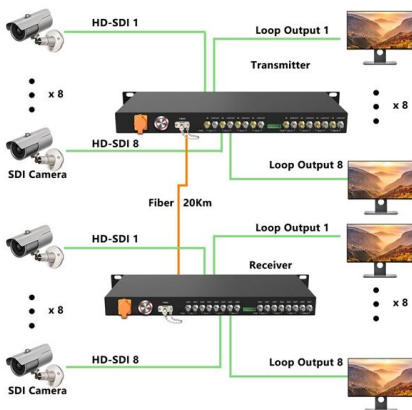

Full Loaded 4 Core Fiber Patch Panel SC LC ST FC

Buy Full Loaded 4 Core Fiber Patch Panel SC LC ST FC FTTH Drop Cable Fiber Optic Terminal Box online today! Fiber core capacity: 4Adapto:r SC, ST/FC

[Contact Us](#)