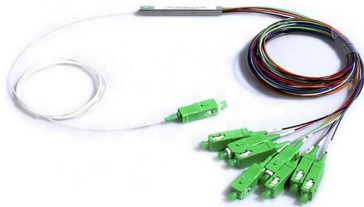

Fiber optic junction box, Fiber optic terminal box

Find your fiber optic junction box easily amongst the 67 products from the leading brands (HUBER+SUHNER, BOPLA, METZ CONNECT,) on DirectIndustry, the

[Contact Us](#)