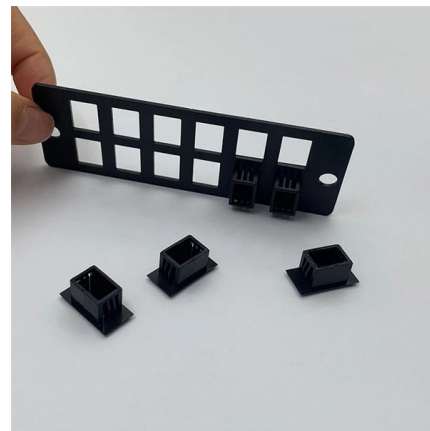

600mm wide x 1000mm Deep Server Cabinets
Our range of 600mm wide x 1000mm deep server cabinets offer great quality at a very reasonable price. An 600 x 1000 mm Server Cabinet or Server

[Contact Us](#)

Wideband 42RU 600mm Wide x 1000mm Deep Fully

The mounting rail depth is marked and adjustable in 10 mm increments between 6 and 29.5 inches deep. Glass front and French rear doors improve airflow. Quick

[Contact Us](#)

1000mm depth rack-mount server cabinet , Newegg