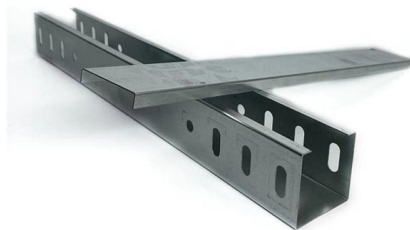

Broadcast Transmission Server Rack System 1000mm Deep

Broadcast Transmission Server Rack System 1000mm Deep

42U 1000mm Depth Rack-mount Server Cabinet

With vented doors and cooling fans, WN series provides excellent air circulation for servers and other devices. Cabinet is completely lockable from the front/ rear

[Contact Us](#)

Serveredge 22RU 600mm Wide & 1000mm Deep Fully

This free-standing rack has been especially designed for use with Servers, Switches, AV Equipment, Security Systems, Telephone Systems, Patch Panels and other