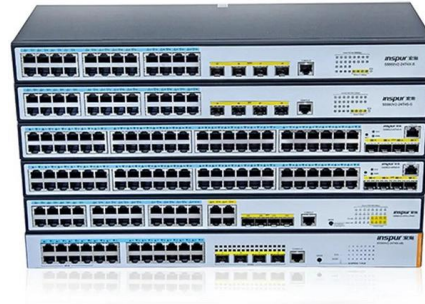

Broadcast Transmission Server Rack System 1000mm Deep

Broadcast Transmission Server Rack System 1000mm Deep

42U 1000mm Depth Rack-mount Server Cabinet

With vented doors and cooling fans, WN series provides excellent air circulation for servers and other devices. Cabinet is completely lockable from the front/ rear

[Contact Us](#)

18RU 600mm Wide x 1000mm Deep Server Rack

Huge Range of Freestanding Network Cabinet & 18RU 600mm Wide x 1000mm Deep Server Rack. Trusted Australian Owned Company.

[Contact Us](#)

1000mm

Wideband 27RU 800mm Wide x 1000mm Deep with Built-in Thermostat Fully Assembled Free Standing Server Rack Data Cabinet 0 - 0 reviews SKU :

[Contact Us](#)

Serveredge 22RU 600mm Wide & 1000mm Deep Fully

This free-standing rack has been especially designed for use with Servers, Switches, AV Equipment, Security Systems, Telephone Systems, Patch Panels and other