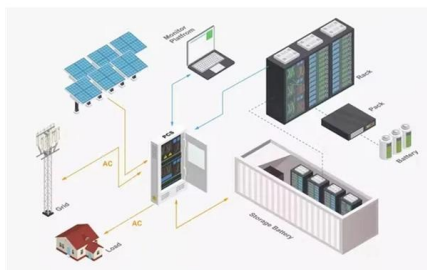

Industrial Ethernet Switches

Provides an overview of deploying PoE in an industrial environment, exploring how this sector can benefit from PoE technology and describing the

[Contact Us](#)