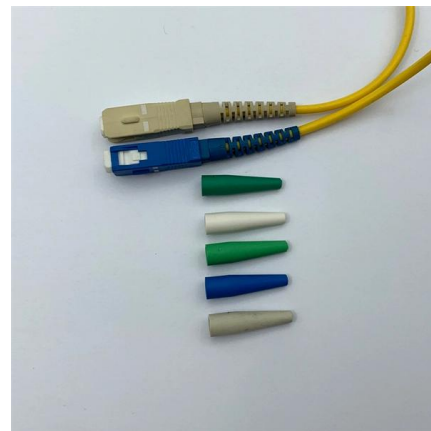

Industrial Ethernet Switches

Provides an overview of deploying PoE in an industrial environment, exploring how this sector can benefit from PoE technology and describing the

[Contact Us](#)