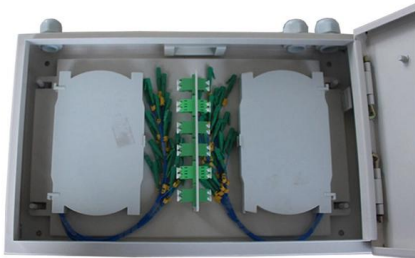

48 Port Gigabit Ethernet 4-port SFP Optical Port Network Switch

48 Port Gigabit Ethernet 4-port SFP Optical Port Network Switch S5700S-52P-LI-AC in online-store aliexpress . Large selection of Servers & Industrial Computer Office in United States, United

[Contact Us](#)

Wall Mount Cabinet Server Racks

Brazil Optical Transceiver Market (2025-2031) Outlook

The optical transceiver market in Brazil encounters challenges related to the high cost of optical transceiver modules and limited availability of fiber optic infrastructure.

[Contact Us](#)

How to interconnect the Gigabit RJ45 port with the SFP

What Are the Advantages of SFP Copper-T Electrical Modules? The above is the method of connecting the Gigabit RJ45 electrical port and the SFP

[Contact Us](#)