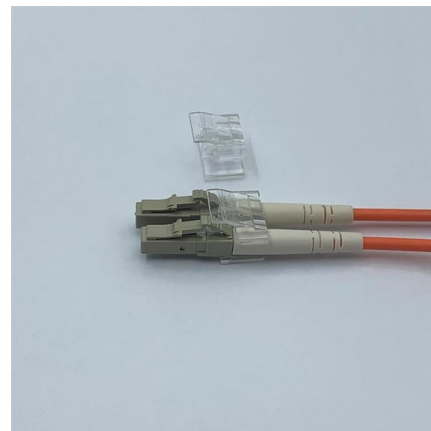

Power Distribution Box

This 110V 32A power distribution box provides ample energy supply, designed for high-demand environments like construction sites and factories, ensuring consistent and safe power for all your

[Contact Us](#)

Mollom 5 Way HA Series Power Distribution Box with Botswana , Ubuy