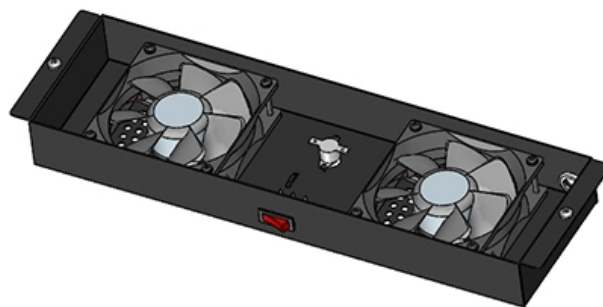

Botswana Power Distribution Cabinet and Box Solution

Botswana Power Distribution Cabinet and Box Solution

Botswana GGD Type AC Low Voltage Distribution Cabinet

The product is designed into three serial numbers according to current ratings. The GGD1-type cabinet has a rated current of 1000A, the GGD2-type cabinet has a rated current of 1600A, and the GGD3

[Contact Us](#)

Botswana XL-21 Power Distribution Cabinet- Dongfeng-covering

The XL type low-voltage power distribution cabinet uses domestically designed new components. The enclosure is made of bent steel plates, featuring a compact structure, easy maintenance, and flexible

[Contact Us](#)

1mw modular solar cabinet power supply station in botswana

The Mmadinare Solar Power Station is a 120 MW (160,000 hp) solar power station, under development in Botswana. The solar farm will be developed in two phases of 60 megawatts each. Scatec, the

[Contact Us](#)

What is the Internal Structure of The Distribution Box

What is a Distribution Box? Definition A distribution box is an essential electrical component used to manage and control the flow of electricity