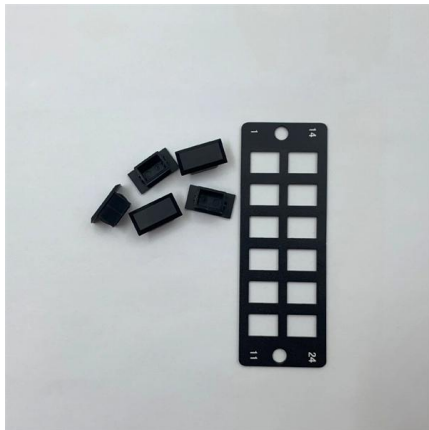

What is the Internal Structure of The Distribution Box

What is a Distribution Box? Definition A distribution box is an essential electrical component used to manage and control the flow of electricity

[Contact Us](#)

Botswana Industrial Energy Storage Cabinet Manufacturer: Powering

The growing demand for reliable power solutions positions industrial energy storage cabinets as critical infrastructure - think of them as giant power banks keeping factories humming even during grid

[Contact Us](#)

Data Center Power Distribution Solutions

Effectively manage your data center power usage with a complete lineup of power distribution units, including cabinets, rack PDUs, switches, & transformers.

[Contact Us](#)