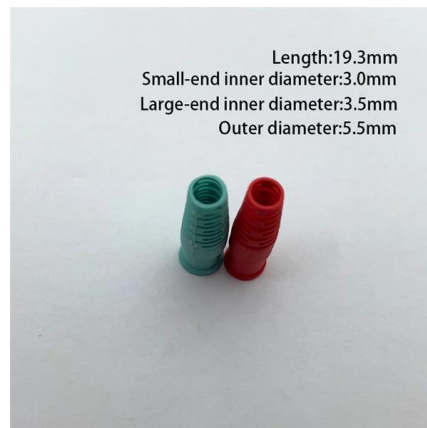

FLEXMAN OUTDOOR WATERPROOF DISTRIBUTION BOX AC

This guide provides step-by-step instructions on how to install your R-BOX-OC outdoor solar battery cabinet, including site selection, assembly, wiring, and system testing.

[Contact Us](#)