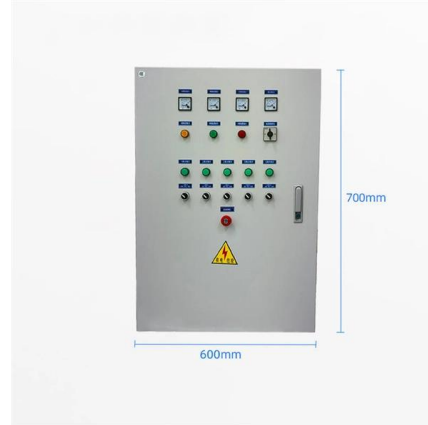

6 Fiber IndoorOutdoor Fiber Optic Cable, Multimode Botswana , Ubuy

The Cable Central LLC 12 Fiber Indoor/Outdoor Fiber Optic Cable is made with top-notch materials to deliver reliable and fast data transmission. It is designed to meet the industry standards for

[Contact Us](#)

2 Fiber Indoor Distribution Fiber Optic Cable, Botswana , Ubuy

Shop 2 Fiber Indoor Distribution Fiber Optic Cable, Multimode 50125 OM3, 10 Gbit, Aqua, Riser Rated, Spool, 1000 Feet online at a best price in Botswana. B0BLYSH2X6

[Contact Us](#)