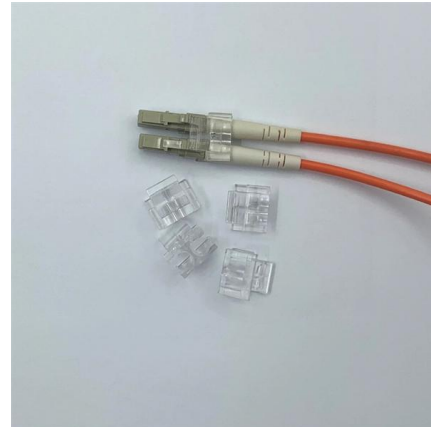

Your Comprehensive Safari Packing List for Botswana

The thought of what to wear on a Safari in Botswana can be a bit overwhelming, that is why we made this timely Safari packing list for Botswana safari guide for you.

[Contact Us](#)

Refrigeration Revolution: Modular Cold Rooms Driving

Refrigeration Revolution: Prefab Modular Cold Rooms Driving Botswana's Key Industries When you're in agriculture, mining, tourism or manufacturing in

[Contact Us](#)

Cold Room Panels and Freezer Room Panels Botswana

The versatile strength of our freezer and cold room panels can fulfill all insulated needs for the installs of cold and freezer rooms of any size in Botswana. We use

[Contact Us](#)

Contact Us

For datasheets, pricing, or custom fiber access solutions, please visit:
<https://frindel.es>