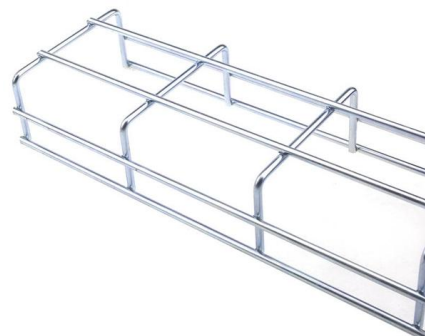

It is used for direct connection and branch connection of indoor optical fiber, and plays the role of storage of tail fiber disk and protection of joint. The product can

[Contact Us](#)

Fiber Optic Patch Panel 6 Port

Fiber patch panel is widely used in local telephone, agricultural network system, data, image transmission system and CATV cable TV series. It is used for direct

[Contact Us](#)

Fiber Patch Panel (ODF) and High-Density MPO