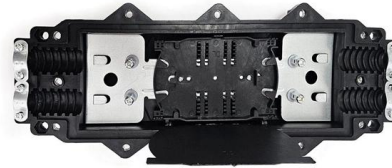

High quality 6 To 12 Core Fiber Optic Patch Panel ODF FTTH Fully Assembled With Adapters Pigtailed from China, China's leading ROHS Fiber Optic Patch Panel

[Contact Us](#)

ODF-RS48 Fiber patch panel ODF

ODF-RS48 Fiber patch panel ODF Details Slidable rack-mount fiber optic distribution frame is with the drawer for splicing, easy to withdraw the fibers when testing and

[Contact Us](#)