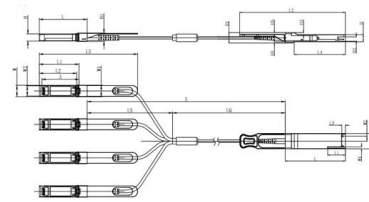

Ultimate Guide to Fiber Optic Distribution Box: Types

Fiber optic technology has revolutionized the telecommunications industry, enabling faster and more reliable data transmission. One essential

[Contact Us](#)

The FOA Reference For Fiber Optics

Outside Plant Fiber Optic Cable Jump To: Fiber Optic Cable Construction Fiber Optic Cable Types Cable Design Criteria Choosing Cables Cable Types: (L>R):

[Contact Us](#)