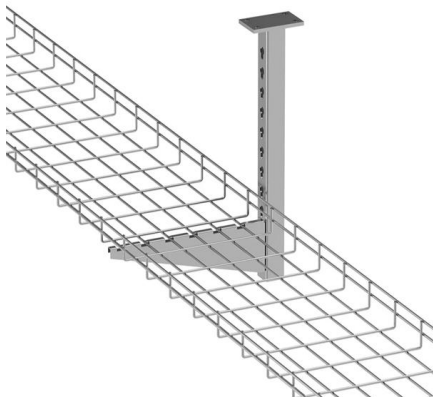

Cable Tray Market Report: Size, Growth, Trends

Cable Tray Market size was valued at $3.44 Bn in 2023 and is projected to reach $4.98 Bn by 2031 growing at a CAGR of 4.76% from 2024 to 2031 The report

[Contact Us](#)