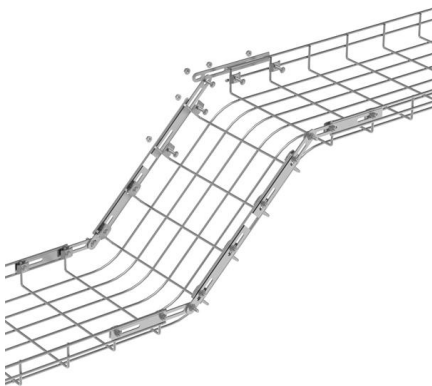

Bhutanese Trough-type Cable Trays and Ladder-type Cable Trays

---

What are the main types of cable tray?

Introduce the main types of cable tray including ladder cable tray, perforated cable tray, solid bottom cable tray and wire mesh cable tray.

[Contact Us](#)

Reliable Solutions for Efficient custom ladder type cable tray

Discover high-quality custom ladder type cable tray designed for efficient cable management, offering durability and easy installation. Ideal for enhancing organizational systems in commercial settings.

[Contact Us](#)

Customized Perforated Cable Trays Fireproof Heavy Duty Cable

Cable tray Raw material Carbon Steel, Aluminum, Stainless Steel 201/304/316, FRP, ect OEM
Available Cable tray Type Solid, Perforated, Ladder Type, Wire Mesh, FRP Business type
Manufacturer All

[Contact Us](#)

How to choose between trough-type cable trays and ladder-type cable

Placing high-current cables in trough-type cable trays will result in excessive temperature rise, shortened lifespan and even cause fires. "Use the ladder type if it's more sturdy?"