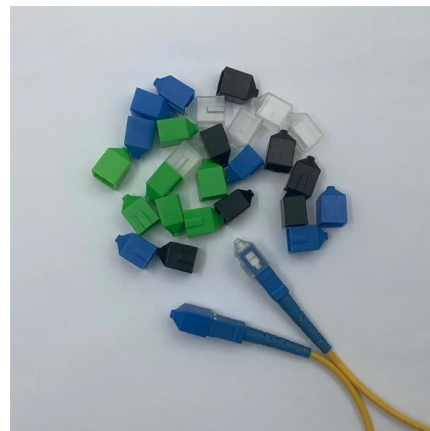

Distribution de matériel solaire au Bénin

Distribution de matériel solaire au Bénin pour l'électrification rurale et le pompage autonome. Panneaux solaires, pompes APB Energy conçoit et fournit le kit

[Contact Us](#)