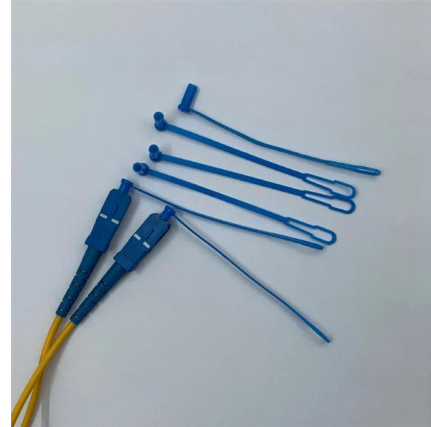

Enclosures and Accessories , Schneider Electric Belgium

Choose one of the following: Boxes for complementary control or distribution panels. Wall-mounting enclosures for minimal space occupation. Floor-standing for maximized flexibility in configuring high

[Contact Us](#)