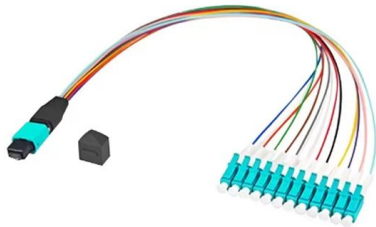

Electrical distribution box Belgium

44 Companies and suppliers for electrical-distribution-box Find wholesalers and contact them directly Leading B2B marketplace Find companies now!

[Contact Us](#)