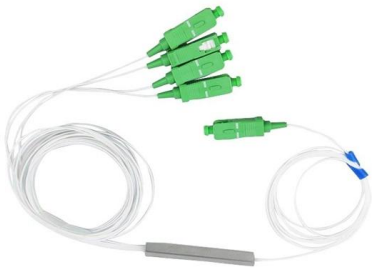

SDI Belgium

SDI Belgium. Address: Rue de Genval 12 1301, Wavre Belgium. NAICS: 4242; 4238; 424210; 423; 42. SIC: 5122; 5084; 50; 50-51. Revenue: $1.37M.

[Contact Us](#)

Distribution boxes

Solid rubber (construction) distribution box suitable for construction and industry according to EN-61439-4. KEMA/DEKRA approved. Available from stock.

[Contact Us](#)