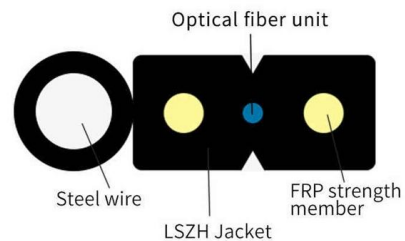

Portable PDUs , Shop Spider Boxes, Power Distribution Boxes & More

Choose from spider boxes, power distribution boxes, power distribution systems, power distribution carts, and more to fit your needs. Affordable, reliable portable power distribution units for installation

[Contact Us](#)