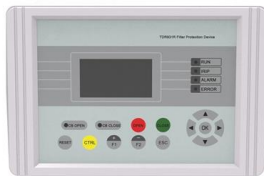

COPPER OUTDOOR DISTRIBUTION BOX

Les boîtes de distribution extérieure 20, 50 et 100 paires servent de boîte de connexion et de dérivation pour une utilisation en extérieur. Ils sont compatibles

[Contact Us](#)