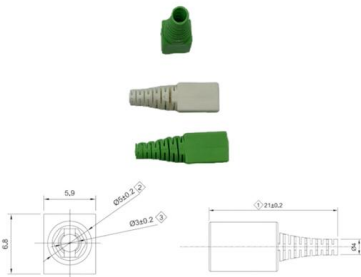

Cable Management

Cabinets, Thermal Management, Racks and Enclosures Our vast selection of cabinets, thermal management, racks, enclosures for data centers,

[Contact Us](#)