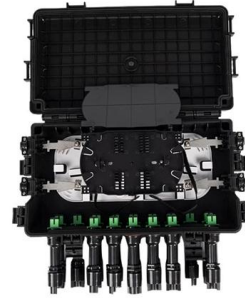

Fiber Terminal Box, 12* Port Optical Fiber Distribution Hub

In FTTx-ODN network this fiber terminal box can be used with optical splitters, while achieving spectral functions. Widely used in "Fiber To The Home" access

[Contact Us](#)

Fiber Optic Termination Box, 12 Splices

The 12 cores plastic fiber optic distribution box provides a protected connection point for the feeder cable and drop cable in FTTH and FTTx networks. It integrates

[Contact Us](#)

12 Port Fiber Access Terminal Box For Steel-tube

The 2 ports fiber optic junction box allows max 12 cores splicing and 1x8 splitting, Widely used in residential, business buildings for cable distribution.

[Contact Us](#)