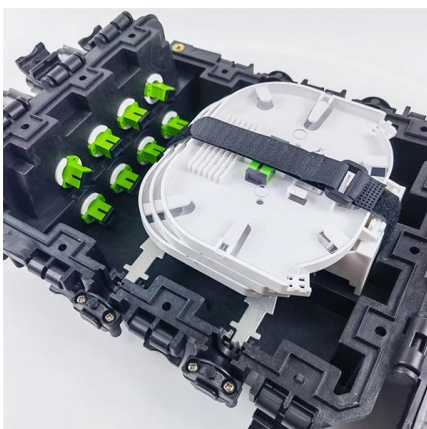

Fiber Optic Terminal Box

Why Choose Tuolima Fiber Optic Terminal Box?Types of Fiber Optic Terminal BoxesApplication of Ofc Termination BoxFunction of Fiber Optic Terminal BoxFeatures of Fiber Termination BoxThe optical terminal box is also called fiber termination box, and many engineering companies also call it fiber access terminal box or OFC termination box. It is a box for protecting the optical cable and pigtail fusion at the terminal of the optical cable. It is mainly used for the straight-through force connection and branch connection of the in See more on