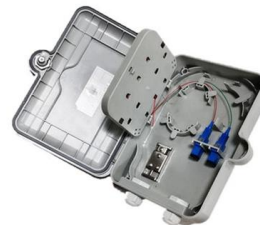

[Contact Us](#)

6C & 12C DIN Rail Fiber Terminal Box - Compact FTTH

6C & 12C DIN Rail Mounted Fiber Optic Terminal Box , Compact White & Black Plastic Shell for FTTH & ODF Can install 12pcs SC simplex

[Contact Us](#)

MT-14243 FTTH 12 Core Small Size Fiber Optic Terminal Box

Shipping fee and delivery date to be negotiated. Chat with supplier now for more details.

[Contact Us](#)

12 Core Fiber Optic Distribution Boxes for FTTH

The 12 Core Fiber Optic Distribution Box is meticulously crafted using high-quality ABS+ material, guaranteeing exceptional protection and achieving an impressive

[Contact Us](#)