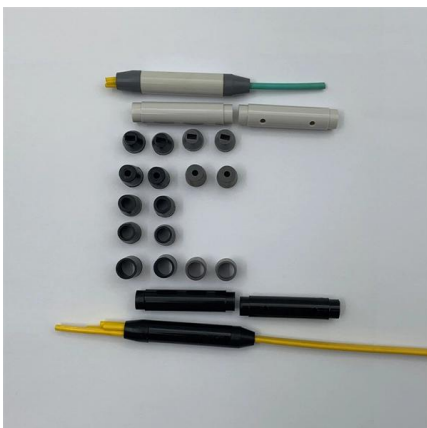

4-in Square box with Threaded Mounting Holes , Wall

4-inch Square Box with Threaded Mounting Holes for Wood and Steel Stud Mounting. Three Auto/Clamps each end, Two on side opposite bracket. Two #8

[Contact Us](#)

Belarusian Chamber of Commerce and Industry

BelCCI official website The BelCCI members are successful organizations that find it important and are interested in developing their business. It is much easier with us.

[Contact Us](#)

Wall Mount Electrical Enclosures

Wall Mount Electrical Enclosures One and two-door wall mounted electrical enclosures in steel or stainless steel. Designed to house electrical controls, instruments and components from clean,

[Contact Us](#)