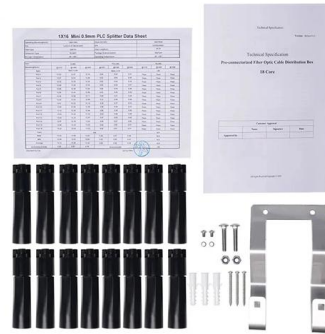

Cable Tray Systems Explained: The Right Solution for

Discover cable tray systems, including tray types, sizes, duty ratings and materials, and learn how to choose the right solution for safe cable management.

[Contact Us](#)

Cable Tray Installation

Learn everything about cable tray installation with our complete guide. Discover types, steps, and safety tips for efficient electrical cable management.

[Contact Us](#)

Installation Guide

This Installation guide covers the most popular and standard installation questions that may come up. If you have any further questions, please contact our sales team at 888-4WB TRAY for assistance.

[Contact Us](#)