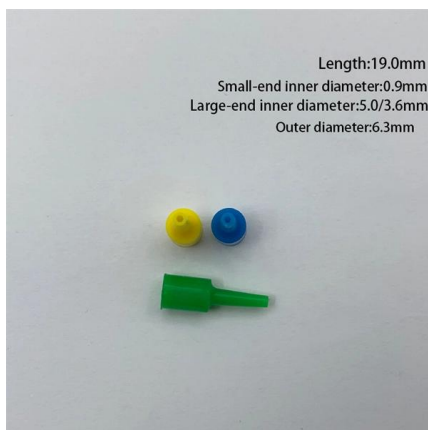

Fiber Optic Cable Assemblies , Anixter Bahrain

3 MT Opti-Core Fiber Patchcord, OM3 2-Fibers, LC-SC Duplex, 1.6MM Jacket, LSZH PANDUIT MFR PART # FX2ELLNSNSNM003 PART # 663491 Minimum 1 Each View All: Fiber Optic Cable

[Contact Us](#)