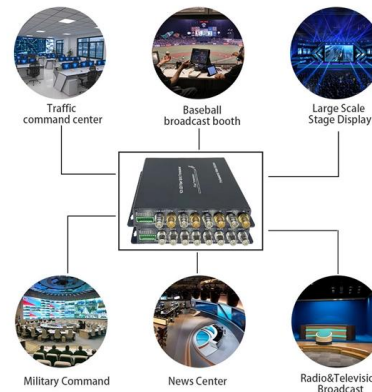

Fiber Optic Cable Assemblies , Anixter Bahrain

3 MT Opti-Core Fiber Patchcord, OM3 2-Fibers, LC-SC Duplex, 1.6MM Jacket, LSZH PANDUIT MFR PART # FX2ELLNSNSNM003 PART # 663491 Minimum 1 Each View All: Fiber Optic Cable

[Contact Us](#)