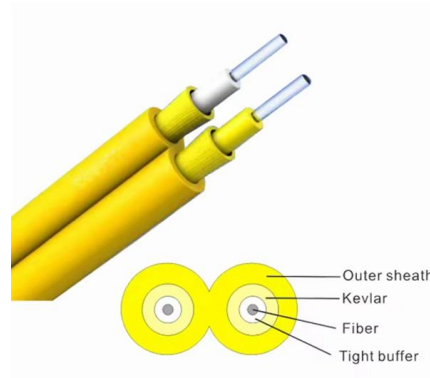

2 Core Fiber Distribution Box, 2 Port Fiber Panel Bahrain , Ubuy

Shop 2 Core Fiber Distribution Box, 2 Port Fiber Panel Box Splitter Box- Fiber Optic Terminal Junction Splitter Box for Outdoor FTTH with SC/APC Connectors online at a best price in Bahrain.

[Contact Us](#)

2pcs 6 cores Fiber Optic Splice Tray

Amazon : 2pcs 6 cores Fiber Optic Splice Tray : Industrial & Scientific 6 cores Fiber Optic Splice Tray 6 cores Fiber Optic Splice Tray Size:95*85*12mm pitch-row:50mm

[Contact Us](#)

OFCN 2pcs 6 cores Fiber Optic Splice Tray

Buy OFCN 2pcs 6 cores Fiber Optic Splice Tray online on Amazon.ae at best prices. Fast and free shipping free returns cash on delivery available on eligible purchase.

[Contact Us](#)