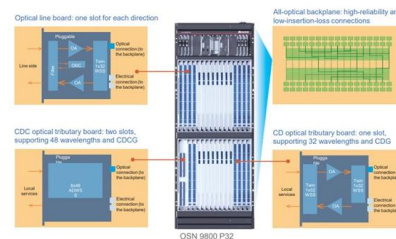

Bahamas quote for 6-core network patch panel

Bahamas quote for 6-core network patch panel

What Is a Patch Panel? A Complete Network Guide

A patch panel and a switch serve very different roles in a network. A switch is an active device -- it routes or forwards packets, manages network

[Contact Us](#)

NavePoint 24-Port CAT6 UTP Patch Panel 1U, Black

The NavePoint Cat6 Patch Panel is an engineering upgrade from other panels. They have grouped each of the 8-wires for each Cat6 cable in a