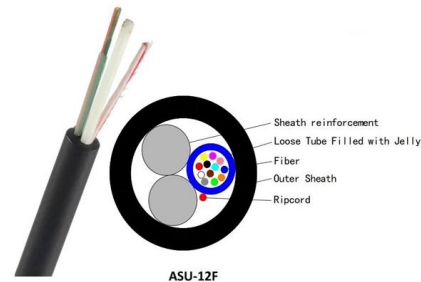

D-Link 12-Port Gigabit PoE Switch (DIS-200G-12PS) ab

Bereits ab 475,61 EUR Große Shopvielfalt Testberichte & Meinungen , Jetzt D-Link 12-Port Gigabit PoE Switch (DIS-200G-12PS) günstig kaufen bei idealo

[Contact Us](#)

PoE Switches for sale in Current Settlement, Harbour Island, Bahamas

New and used PoE Switches for sale in Current Settlement, Harbour Island, Bahamas on Facebook Marketplace. Find great deals and sell your items for free.

[Contact Us](#)