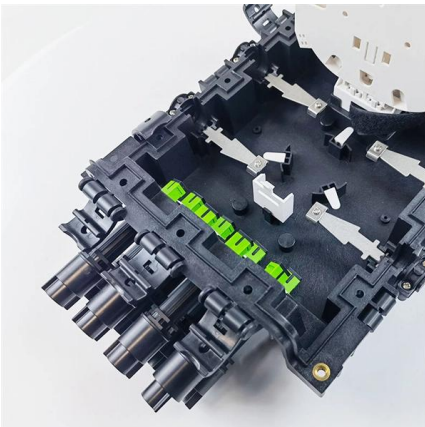

D-Link DIS-200G-12PS , Industrial Gigabit Smart

Featuring management interfaces, including an industry-standard CLI, and Web-based UI, the DIS-200G Serie is easy to manage and provides the controls to

[Contact Us](#)