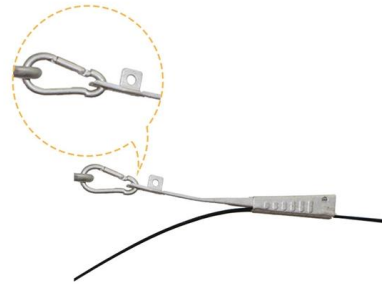

Cable Tray Manufacturers In Bahamas, Electrical Cable Tray Suppliers

Leading Cable Tray Manufacturers In Bahamas Cable Trays are important for ensuring the protection of the wiring system and supporting insulated electric cables used for distribution and communication.

[Contact Us](#)

Codes and Standards , Cable Tray Institute

The Cable Tray Institute is making available the current edition of this practical guide for the proper installation of aluminum or steel cable tray systems. These guidelines will be useful to engineers,

[Contact Us](#)