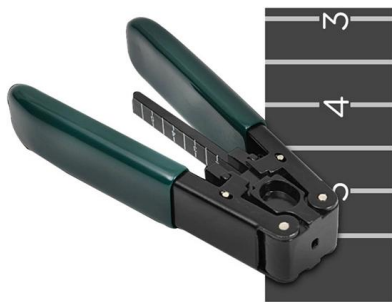

[Contact Us](#)

How to Install BIPV? - AHODSOLAR

Building-Integrated Photovoltaics (BIPV) combines solar power generation with architectural function, integrating PV modules directly into a

[Contact Us](#)

Roof Risers and Cable Entry

Roof Risers and Cable Entry Here at Roofing Superstore, we supply a broad range of roof risers and roof cable outlets. Both these products provide a watertight entry

[Contact Us](#)