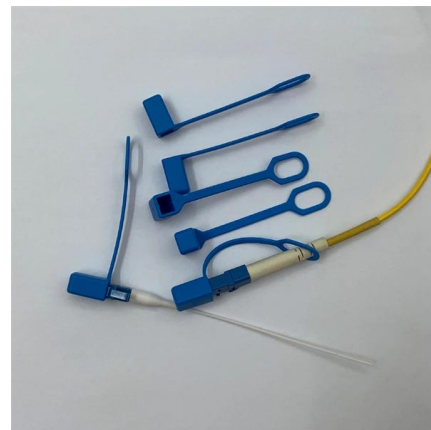

Flextron

Flextron is available in three standard forms; 358mm for standing seam, 674mm and 990mm for flat roofs. with nominal outputs from 40W - 355W. Flextron can be

[Contact Us](#)