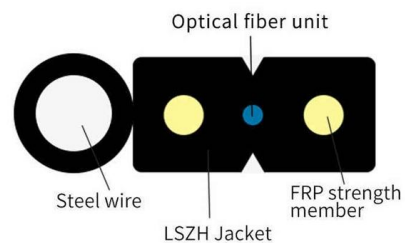

TP-Link Archer AX10000 user manual (English)

TP-Link Archer AX10000 specifications You will find below the product specifications and the manual specifications for the TP-Link Archer AX10000.

[Contact Us](#)

Archer AX10000(US)1.6_Datasheet

Faster speed the router is, less congestion for gaming rigs. Armed with Wi-Fi 6, Archer AX10000 becomes the next-level speed machine that offers astonishing Wi-Fi speeds up to 10756 Mbps with

[Contact Us](#)

What is a 1000BASE-SX SFP Optical Transceiver

A 1000BASE-SX SFP is a gigabit transceiver for multimode fiber, enabling 1Gbps Ethernet connections up to 550 meters using 850nm wavelength.

[Contact Us](#)

Optic Modules Datasheet

Features and Benefits The following table lists the different pluggable optic modules and supported platforms, along with the technical specifications for each.

[Contact Us](#)