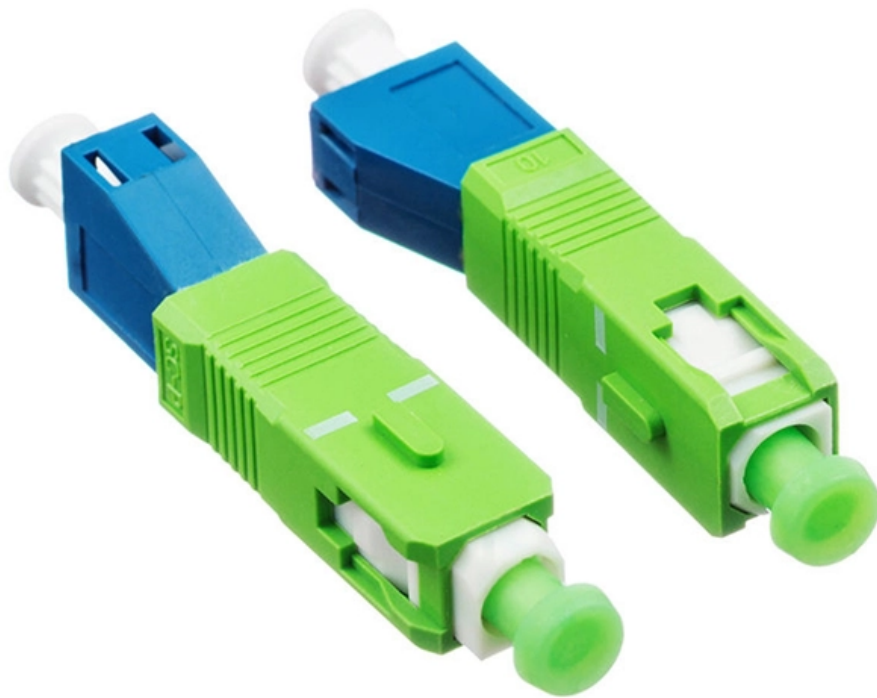

Automated Mesh Cable Trays

Automated Mesh Cable Trays

Wire mesh cable trays and stainless steel cable trays

Supplier of wire mesh cable trays and wire basket trays in stainless steel for production facilities and the whole industry.

[Contact Us](#)

MTP MPO SC-Type Fiber Adapter

Cable Tray , Wire Mesh, Ladder Tray and More Wire Management

Cable trays and baskets are designed to help support and route cable bundles in an organized manner along ceilings or walls. Shop for cable tray systems now.

[Contact Us](#)

Cable Tray Systems

Eagle Basket is a welded wire mesh cable management system offering zero hardware connection of straight lengths. The 2" x 4" mesh allows for continuous

[Contact Us](#)

Discover our zinc-coated wire mesh cable tray, designed for efficient cable management with optimal airflow in various industrial and commercial settings. This robust tray measures 100mm wide x 50mm

[Contact Us](#)