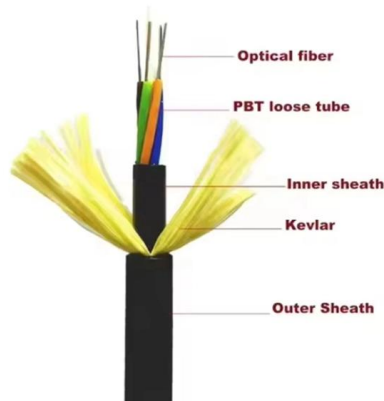

Zinc Wire Mesh Cable Tray 100x50x3000mm , Cable Management

Discover our zinc-coated wire mesh cable tray, designed for efficient cable management with optimal airflow in various industrial and commercial settings. This robust tray measures 100mm wide x 50mm

[Contact Us](#)

Stainless Steel Wire Mesh Cable Tray Guide