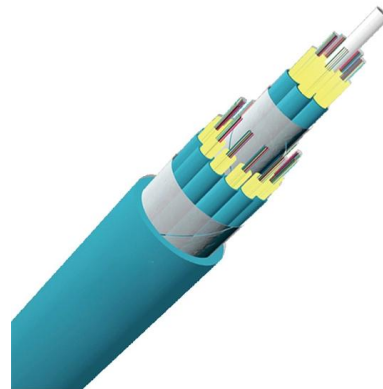

Contact Us

For datasheets, pricing, or custom fiber access solutions, please visit:
<https://frindel.es>